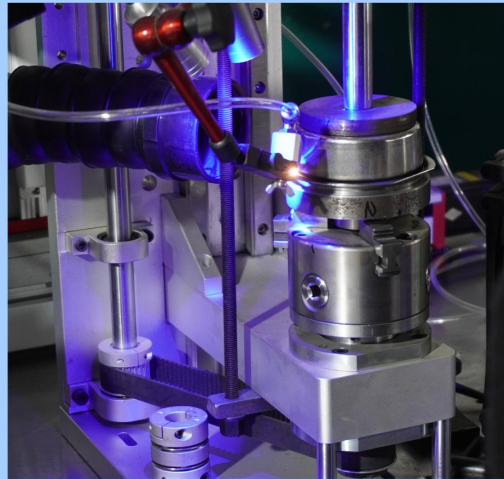

Laser Marking Machine

CNC Spot Welding Machine