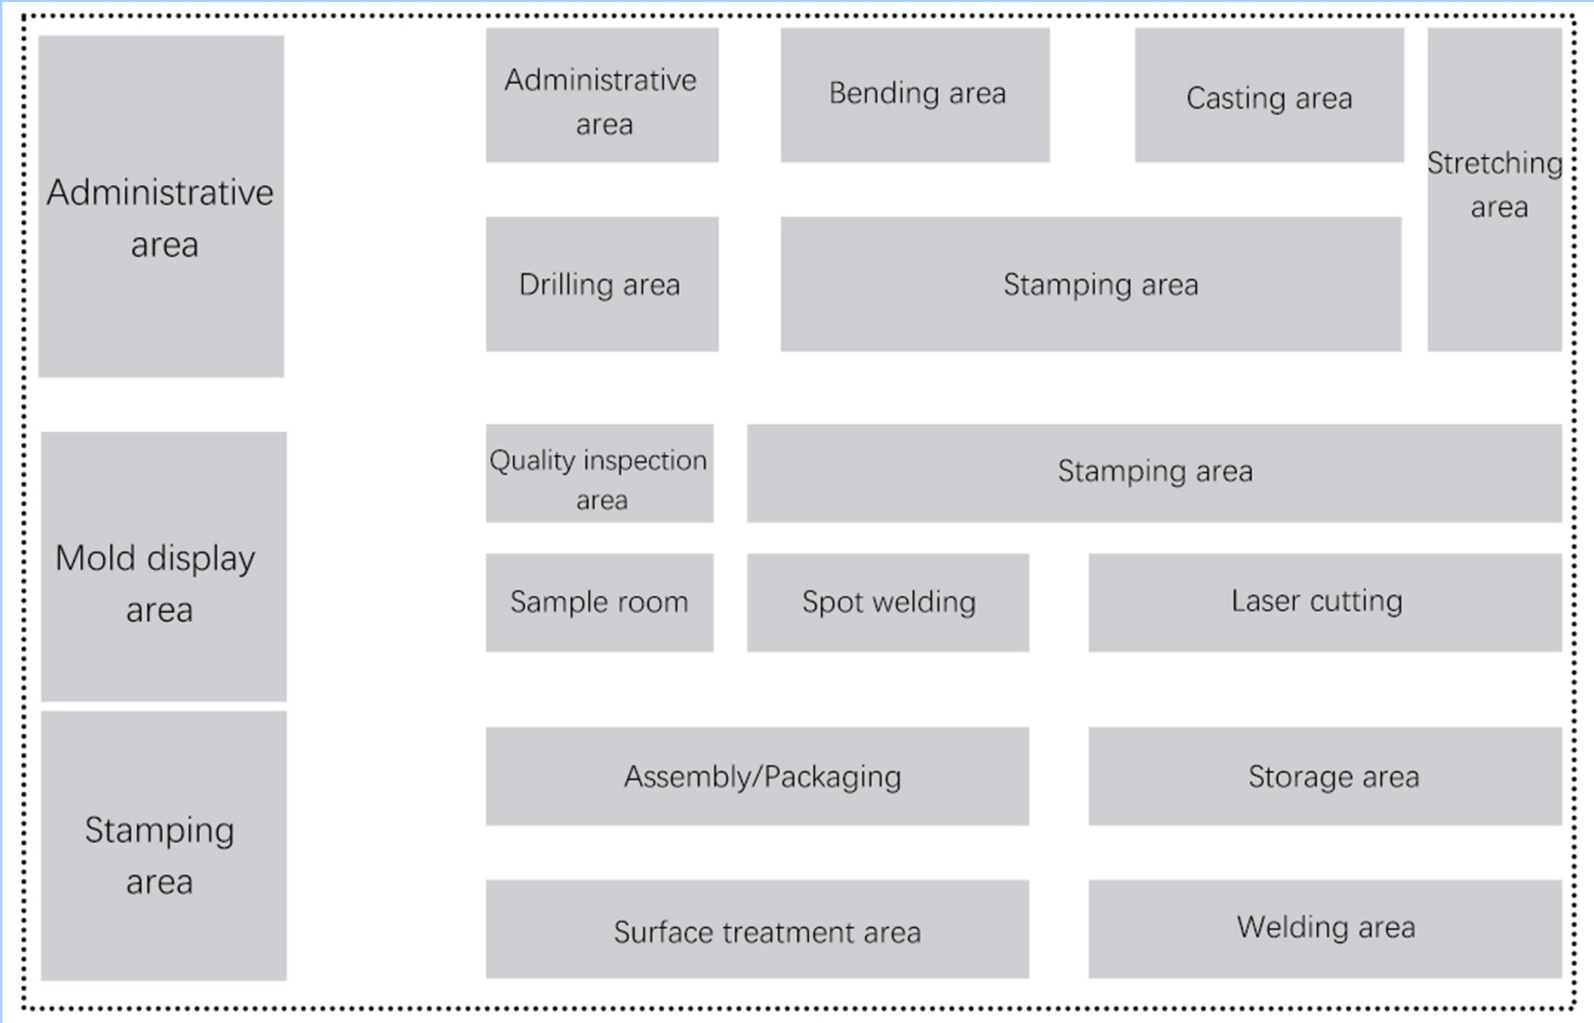

The company's main business is sheet metal processing and manufacturing, we are good at stamping, deep drawing, laser cutting, bending, welding, drilling, grinding, spinning, die-casting CNC and other services in various manufacturing fields, including but not limited to automotive, electronics, medical, home gardening and other fields, to provide the world with related metal customization services.

Factory area plan

Plant equipment

Stamping Machine

- 80–400 tons stamping machine : 38 sets
- 5kw laser cutting equipment : 1 sets
- CNC bending machine : 2 sets
- Automatic spot welding machine : 1 sets
- Laser marking machine : 3 sets
- Oil pressure machine : 4 sets
- Surface treatment production line : 2 Sets
- Drilling machine : 12 sets
- Electric welding production line : 3 sets
- Forging equipment: 1 set

Laser Marking Machine

CNC Spot Welding Machine