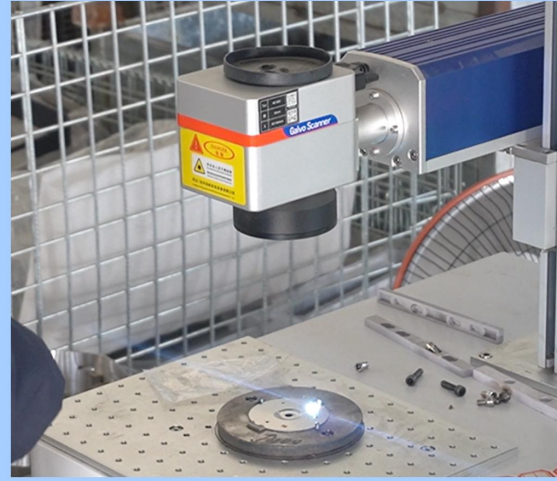

Factory area plan

Plant equipment

Stamping Machine

- 80–400 tons stamping machine : 38 sets
- 5kw laser cutting equipment : 1 sets
- CNC bending machine : 2 sets
- Automatic spot welding machine : 1 sets
- Laser marking machine : 3 sets
- Oil pressure machine : 4 sets
- Surface treatment production line : 2 Sets
- Drilling machine : 12 sets
- Electric welding production line : 3 sets
- Forging equipment: 1 set

Oil Pressing Machine

Plant equipment

Welding

Bending Machine

Laser Cutting Machine

Casting Equipment

Plant equipment

Surface Treatment