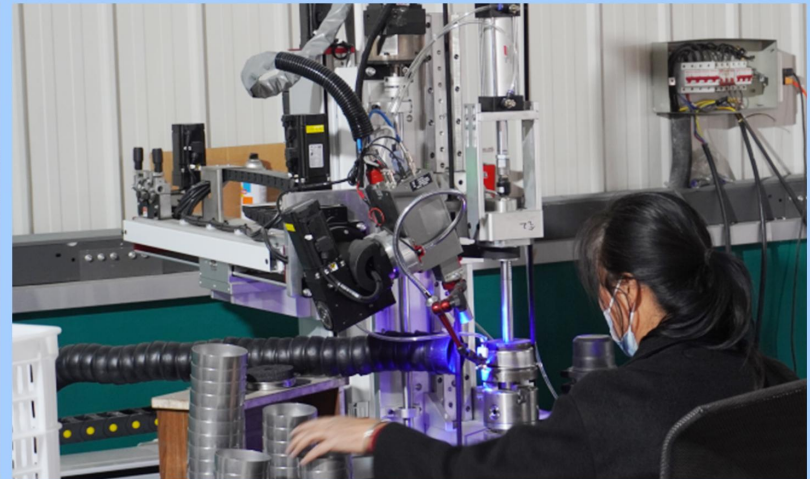

Laser Marking Machine

CNC Spot Welding Machine